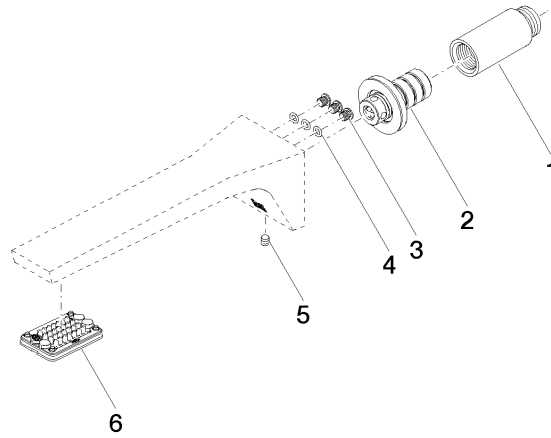

CL.1 Wall-mounted basin spout without pop-up waste - Brushed Platinum

CL.1

13 800 705

- 200mm projection
- fixed spout
- rectangular spray pattern with 40 individual jets
- hole diameter 37 mm
- lead-free
- 1/2" connection
- plug-link mounting
- max. flow 4.5 l/min
- This product can help a building meet the requirements of Green Building Rating Systems, e.g. LEED®, BREEAM®, DGNB

- Concealed wall elbow -** 35 085 970 90
- max. recess depth 163 mm
 - min. recess depth 90 mm

13 800 705

mm [inches]

Flow rate chart

Certificates

LGA_28685. IAPMO_N-4976. IAPMO_8834 (1). IAPMO_4976 (6). WRAS_1512013.
IAPMO_6397.

13 800 705

Spare parts list

No.	Item Number	Name	Quantity used	Delivery time
1	09 24 03 081 10 90	extension	1	2
2	90 24 03 108 01 90	nipple set	1	2
3	09 30 30 113 20 90	screw	3	2
4	09 14 10 001 90	seal	3	2
5	90 31 11 004 00 90	pin	1	2
6	90 11 02 297 00 90	aerator	1	2